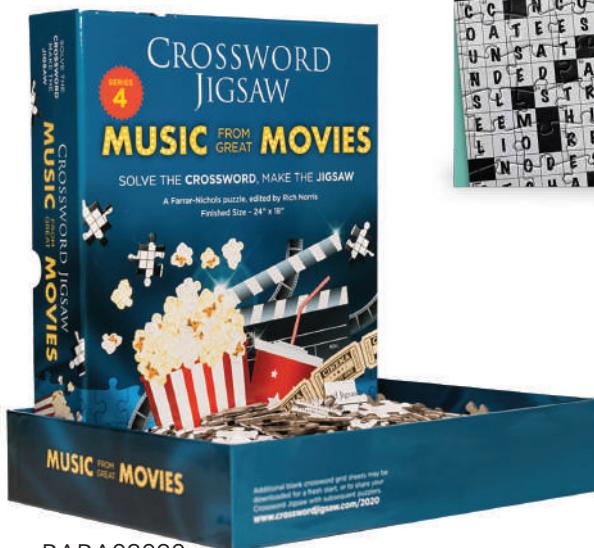

BABA02018
CROSSWORD JIGSAW
2ND EDITION - ANGLAIS

C.P.: 6
ISBN: 9781944247300
PUZZLE DIM: 24 X 18"
BOX DIM: 8 X 10 X 2"
AGE: 8+

BABA02019
CROSSWORD JIGSAW
3RD EDITION - ANGLAIS

C.P.: 6
ISBN: 978194246730
PUZZLE DIM: 24 X 18"
BOX DIM: 8 X 10 X 2"
AGE: 8+

BABA02011
CROSSWORD JIGSAW
5TH EDITION - ANGLAIS

C.P.: 6
ISBN: 9781645166931
PUZZLE DIM: 24 X 18"
BOX DIM: 8 X 10 X 2"
AGE: 8+

BABA02020
CROSSWORD JIGSAW
MUSIC FROM GREAT MOVIES - ANGLAIS

C.P.: 6
ISBN: 9781645166825
PUZZLE DIM: 24 X 18"
BOX DIM: 8 X 10 X 2"
AGE: 8+